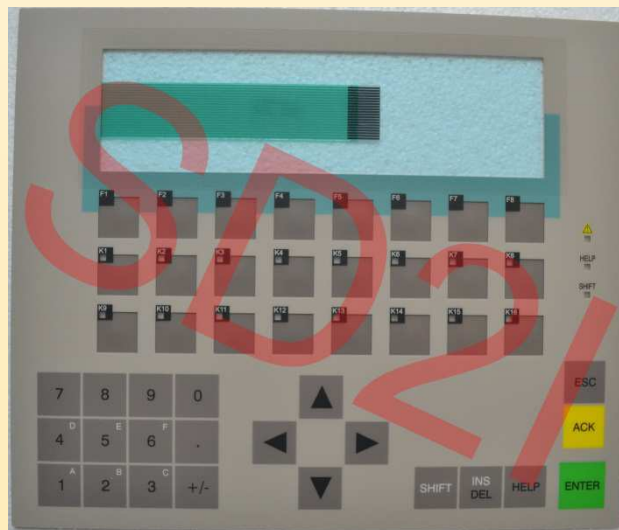

Specification

Membrane keyboard SIEMENS OP17 - 230*194 mm legendable 6AV3617-1JC00-0AX1 :

CLAV080405

Model name	CLAV080405
Outline dimension	230mmx193mm
Window dimension	165mmx46mm
Window position	32mm from the left edge 16mm from the top edge
Key quantity	46 with 24 legendable key
Length output cable	123mm
Output connector	Carbone 20pts
Number of wires	20 pts
Serigraphy	7 Colors
Adhesive	Back polyester 3M